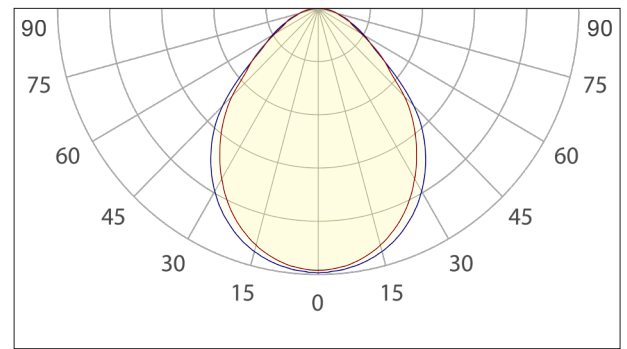

Specification Data

Colour Temperature	4000K
Colour Rendering	95Ra, R9>80
Weight	1200mm 1.2kg, 600mm 0.7kg
LED Lifetime	L95 @50,000h
Driver Lifetime	100,000h
Cyanosis (COI)	0.156 (<3.3)
Flicker	PSTLM <1.0 | SVM <0.4
M/P Ratio m-EER (WELLS)	0.8
M/P Ratio m-DER (CIE S 0-26)	0.72
SDCM	3-Step MacAdam