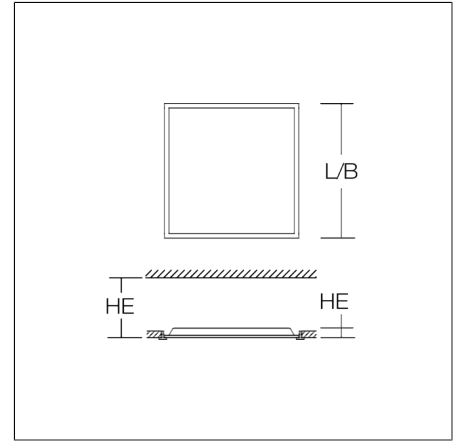

Lay-in luminaires  
4068754004299  
L 595, B 595

Lay-in luminaires  
white

Lay-in luminaire for ceiling systems with visible mounting rails. Housing: sheet steel, powder-coated. Luminaire frame: aluminium, powder-coated. Diffuser made of non-yellowing plastic (PMMA) microprismatic. LED backlight technology for homogeneous illumination of the entire light-emitting surface. CRI >90 for the most realistic possible perception of colours of surroundings, objects and people. External driver. MultiLumen: 4 steps adjustable luminous flux. Factory setting is step 2. Perfect for office areas (UGR ≤ 19) and environments with computer screens in accordance with EN 12464-1. Suitable for use in cyanosis application.

### Product specifications

Length L	595 mm
Width B	595 mm
Luminaire: recess height HEL	30 mm
Installation space LE x BE x HE	600 x 600 x 160 mm
Weight	2.05 kg
Light source	LED
Colour temperature	4000 K
Rated luminous flux	3200 lm   3800 lm   4400 lm   4900 lm
System power	20 W   24 W   28 W   32 W
System efficiency	153 lm/W   157 lm/W   158 lm/W   160 lm/W
Glare evaluation UGR (4H 8H)	17,7   18,3   18,8   19,1
Beam angle	91°/90°
Rated life	50000 h (L80/B10)
Colour rendering index (CRI)	90
Colour tolerance	4
Photobiological safety according to EN 62471	Risk group 1
Cyanosis observation index (COI)	< 3.3
R9 Value	> 50
Driver	Converter
Control	on/off
Voltage	220 - 240 V / 50 Hz, 60 Hz
Luminaires on B10A fuse	26
Luminaires on B16A fuse	42
Luminaires on C10A fuse	44
Luminaires on C16A fuse	70
Inrush current / Inrush current duration	24 A / 150 µs
CIE Flux Code / CEN Flux Code	61 88 97 100 100
Type of protection	IP 40 on room side IP 20
Protection class	II
Filament test	650 °C
Impact resistance	IK03
Ambient temperature	-10 °C ... + 35 °C
Safety marks	Do not cover the recessed luminaire!
Conformity mark	CE