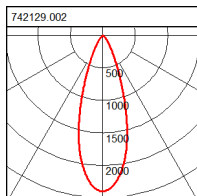

Calido Clickbeam Mini

742129.002.75MAL | Surface mounted projector

Surface mounted projectors
4051859364320
LED
D 50, H 132

LED surface-mounted projector with modern cylindrical design with no visible cooling ribs. Housing: extruded aluminium profile, powder-coated. Cover and lever arm made of plastic. Rotation range: 356°. Swivel range: 90°. Heat resistant plastic ring black. Hybrid optical system with polycarbonate lens and reflector in faceted aluminium for particularly homogeneous lighting. Special Click Beam lens suitable for different beam angles. Adjustable lens position by means of push mechanism to adjust the beam angle. Black front ring to prevent glare from the side UVA- and IR-free light. With multi adaptor for 3-circuit tracks 230 V. Suitable for Track on ceiling. Converter integrated in the luminaire housing. The following accessories can be mounted without use of tools: honeycomb louvre.

Colour

Colour Traffic white, matt (RAL 9016)

Dimensions

Diameter D 50 mm
Height H 132 mm
Weight 180 g

Lamp

Lamp LED
Colour temperature 2800K
Colour rendering index (CRI) 80
Colour consistency (McAdam) 3
Lifetime 25000 h (L70/B50)
Photobiological safety according to EN 62471 Risk group 1

Lighting technology

Colour temperature 2.800 K
Rated luminous flux 1.000 lm
Glare evaluation UGR (4H 8H) 1 18,5
Beam angle 21°
Colour temperature 2 2.800 K
Rated luminous flux 2 1.150 lm
Glare evaluation UGR (4H 8H) 2 20
Beam angle 2 34°

Electrical

Control gear Converter
Voltage 220 - 240 V / 50 - 60 Hz
Luminaires on B10A fuse 11
Luminaires on B16A fuse 18
Luminaires on C10A fuse 22
Luminaires on C16A fuse 36
Inrush current / inrush current duration 4.38 A / 24 µs
System power 12 W
Luminaire efficacy 84 lm/W
System power 2 12 W
Luminaire efficacy 2 96 lm/W

Approbations

Type of Protection IP 20
Protection Class II
Impact Protection IK03 (0,35 Joule)
Safety marks F-mark
ULOR 0
Trade mark CE
CIE Flux Code / CEN Flux Code 94 99 100 100 100
Energy efficiency class LED A++
Energy class of included lamp A++