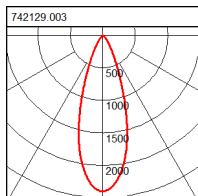

Calido Clickbeam Mini

742129.003.75MAL | Surface mounted projector

Surface mounted projectors
4051859364337
LED
D 50, H 132

LED surface-mounted projector with modern cylindrical design with no visible cooling ribs. Housing: extruded aluminium profile, powder-coated. Cover and lever arm made of plastic. Rotation range: 356°. Swivel range: 90°. Heat resistant plastic ring black. Hybrid optical system with polycarbonate lens and reflector in faceted aluminium for particularly homogeneous lighting. Special Click Beam lens suitable for different beam angles. Adjustable lens position by means of push mechanism to adjust the beam angle. Black front ring to prevent glare from the side UVA- and IR-free light. With multi adaptor for 3-circuit tracks 230 V. Suitable for Track on ceiling. Converter integrated in the luminaire housing. The following accessories can be mounted without use of tools: honeycomb louvre.

Colour

Colour deep black, matt (RAL 9005)

Dimensions

Diameter D 50 mm
Height H 132 mm
Weight 180 g

Lamp

Lamp LED
Colour temperature 2800K
Colour rendering index (CRI) 80
Colour consistency (McAdam) 3
Lifetime 25000 h (L70/B50)
Photobiological safety according to EN 62471 Risk group 1

Lighting technology

Colour temperature 2.800 K
Rated luminous flux 1.000 lm
Glare evaluation UGR (4H 8H) 1 18,5
Beam angle 21°
Colour temperature 2 2.800 K
Rated luminous flux 2 1.150 lm
Glare evaluation UGR (4H 8H) 2 20
Beam angle 2 34°

Electrical

Control gear Converter
Voltage 220 - 240 V / 50 - 60 Hz
Luminaires on B10A fuse 11
Luminaires on B16A fuse 18
Luminaires on C10A fuse 22
Luminaires on C16A fuse 36
Inrush current / inrush current duration 4.38 A / 24 µs
System power 12 W
Luminaire efficacy 84 lm/W
System power 2 12 W
Luminaire efficacy 2 96 lm/W

Approbations

Type of Protection IP 20
Protection Class II
Impact Protection IK03 (0,35 Joule)
Safety marks F-mark
ULOR 0
Trade mark CE
CIE Flux Code / CEN Flux Code 94 99 100 100 100
Energy efficiency class LED A++
Energy class of included lamp A++