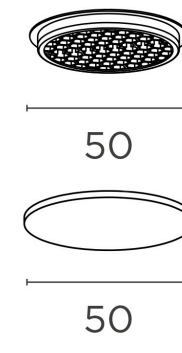

9G025-Honeycomb louvre