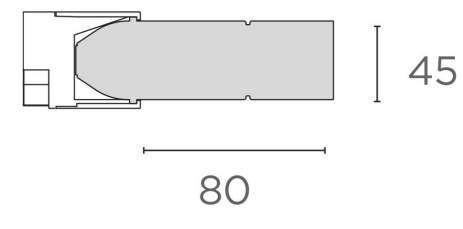

Accessories

9Q31252-Narrow Optics 10°