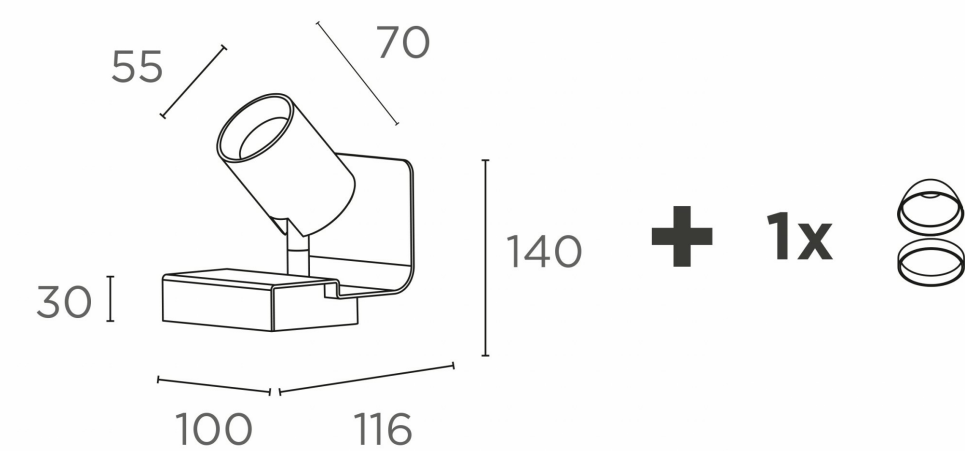

⁽¹⁾ With this accessory there is no need to order coloured rings with optics