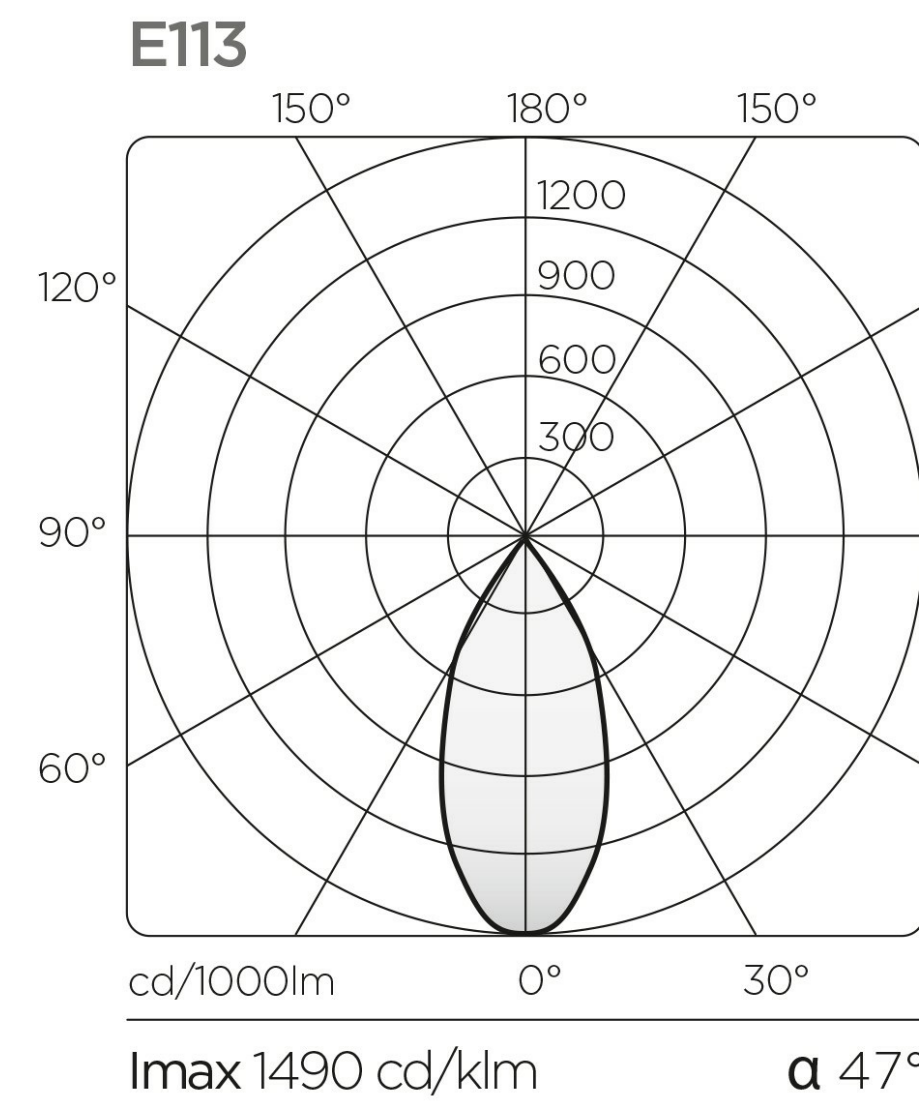

### Product description

LED wall or ceiling luminaire with a single adjustable spotlight with proprietary joint allowing for 350° horizontal and +90°/-90° vertical adjustment. The body is manufactured from die-cast aluminium alloy 6060 with heat dissipating function. Wall fixings with nylon plugs. Optics available in Spot (24°), Medium (30°) and Large (42°). Optics come complete with a decorative ring that is available in seven liquid-coated finish options. The luminaire is available in matte white, matte black and concrete grey. Accessories include narrow optics attachment, honeycomb louvre and satin diffuser. Supplied in 3000K and CRI85 as standard. Available in CRI95, 2700K, 4000K. Ingress protection of IP20.

Photometric information

h (m)	Ø	Em (lux/klm)
h1	0,52	2467
h2	1,04	617
h3	1,57	274
h4	2,09	154
h5	2,61	99

h (m)	Ø	Em (lux/klm)
h1	0,87	1490
h2	1,74	372
h3	2,61	166
h4	3,48	93
h5	4,35	60

h (m)	Ø	Em (lux/klm)
h1	1,00	1310
h2	2,00	327
h3	3,01	146
h4	4,01	82
h5	5,01	52