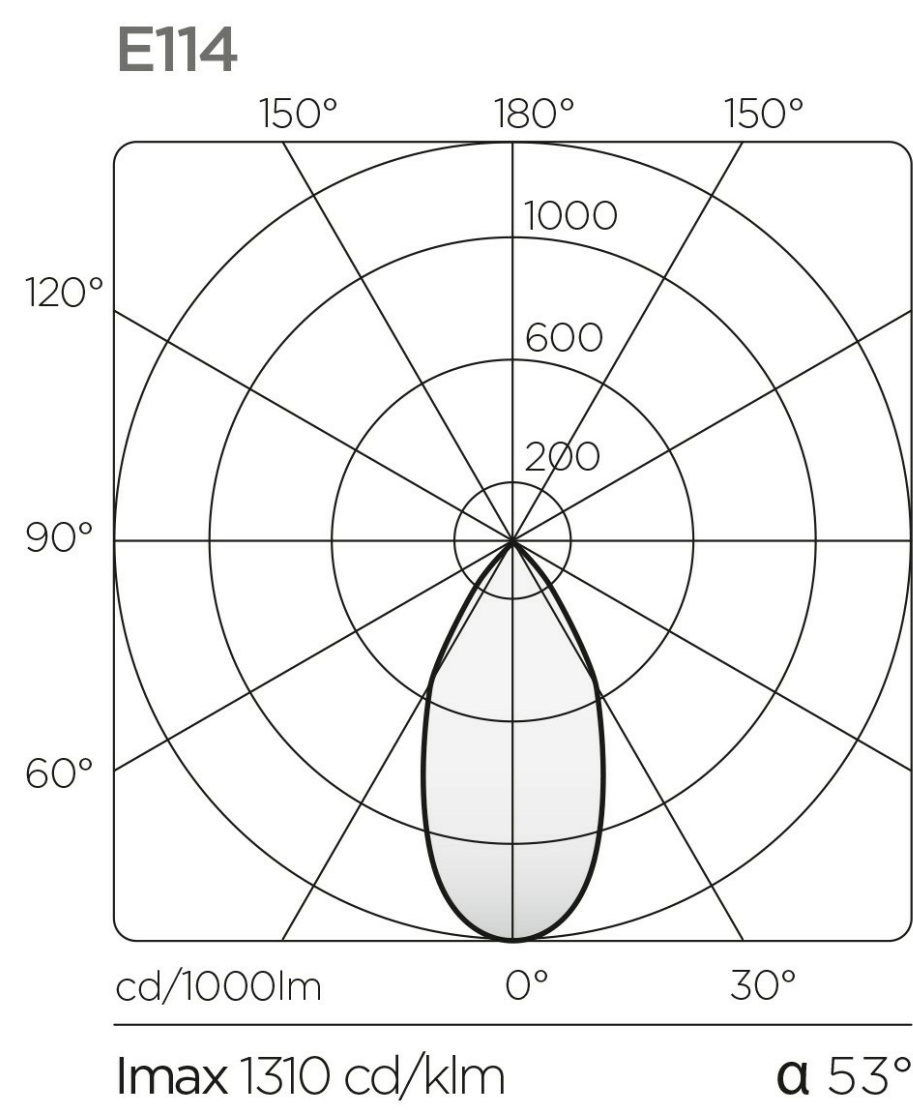

### Product description

LED wall or ceiling luminaire with a single adjustable spotlight with proprietary joint allowing for 350° horizontal and +90°/-90° vertical adjustment. The body is manufactured from die-cast aluminium alloy 6060 with heat dissipating function. Wall fixings with nylon plugs. Optics available in Spot (24°), Medium (30°) and Large (42°). Optics come complete with a decorative ring that is available in seven liquid-coated finish options. The luminaire is available in matte white, matte black and concrete grey. Accessories include narrow optics attachment, honeycomb louvre and satin diffuser. Supplied in 3000K and CRI85 as standard. Available in CRI95, 2700K, 4000K. Ingress protection of IP20.

Photometric information

h (m)	Ø	Em (lux/klm)
h1	0,52	2467
h2	1,04	617
h3	1,57	274
h4	2,09	154
h5	2,61	99

h (m)	Ø	Em (lux/klm)
h1	0,87	1490
h2	1,74	372
h3	2,61	166
h4	3,48	93
h5	4,35	60

h (m)	Ø	Em (lux/klm)
h1	1,00	1310
h2	2,00	327
h3	3,01	146
h4	4,01	82
h5	5,01	52