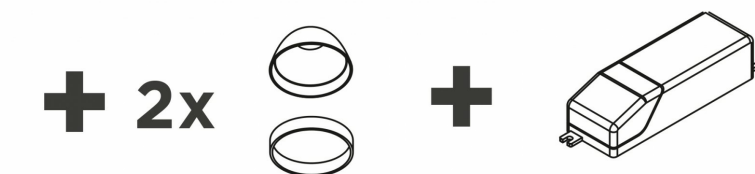

Product description

Recessed LED Downlight with two adjustable spotlights with proprietary joint allowing for 360° horizontal and +/-85° vertical adjustment. Optics in Spot (29°), Medium (47°) and Large (53°) and remote power supply to be ordered separately. Optics come complete with a decorative ring that is available in seven liquid-coated finish options. The luminaire is available in matte white, matte black and concrete grey. Accessories include narrow optics attachment, honeycomb louvre and satin diffuser. Supplied in 3000K and CRI85 as standard. Available in CRI95, 2700K/4000K and DALI/PUSH/1-10V/PUSH dimming options on request. Ingress protection of IP20.