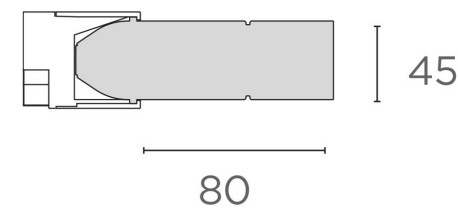

Accessories

9Q31252-Narrow Optics 10°