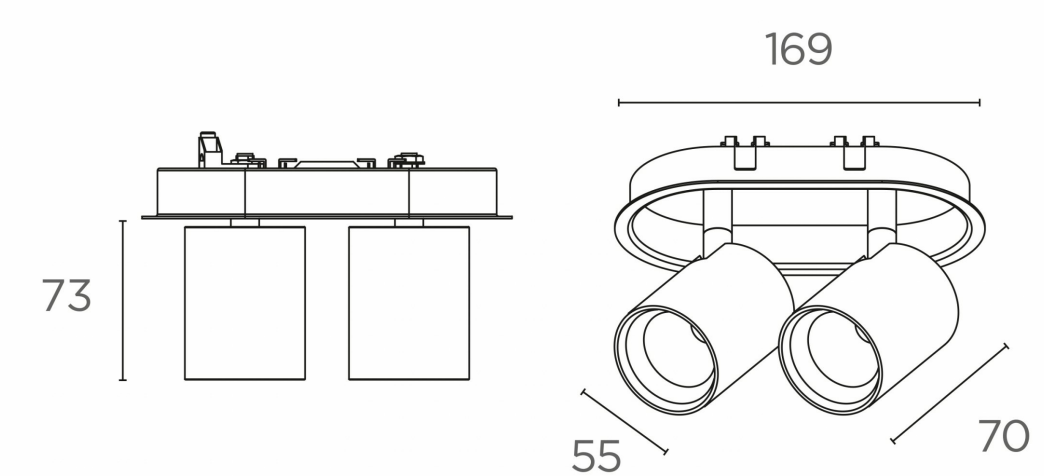

Product description

Recessed LED Downlight with two adjustable spotlights with proprietary joint allowing for 360° horizontal and +/-85° vertical adjustment. Optics in Spot (29°), Medium (47°) and Large (53°) and remote power supply to be ordered separately. Optics come complete with a decorative ring that is available in seven liquid-coated finish options. The luminaire is available in matte white, matte black and concrete grey. Accessories include narrow optics attachment, honeycomb louvre and satin diffuser. Supplied in 3000K and CRI85 as standard. Available in CRI95, 2700K/4000K and DALI/PUSH/1-10V/PUSH dimming options on request. Ingress protection of IP20.