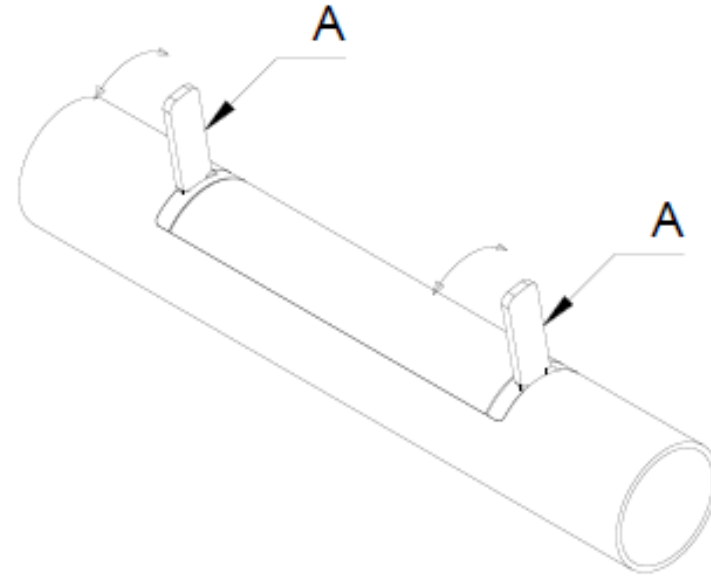

Maximum distance between driver and the last luminaire in a circuit:

- Extra low voltage supply system <75V d.c.: 90m
- Low voltage supply system max 300V d.c.:400m

3x1.5sqmm wire section

4Led
3Led
2Led
1Led

X= 165,5mm
X= 145,5mm
X= 125,5mm
X= 105,5mm

±6° tilting on site