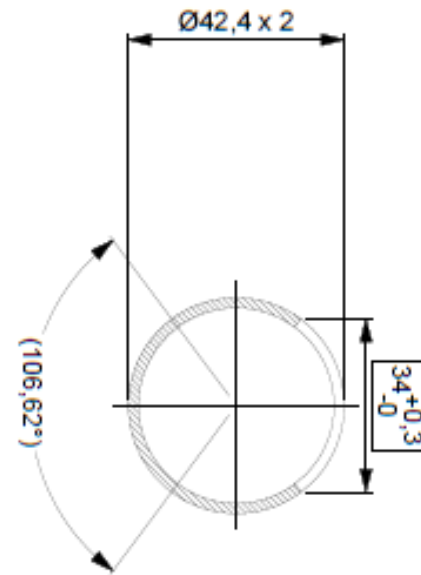

Handrail Lighting System

eWO

energylight
knowledge | solutions

eWO

energylight
knowledge | solutions

IP67 protection rating

200÷500mA current feed

Up to 150lm/W (3000K CRI80)

Maximum distance between driver and the last luminaire in a circuit:

- Extra low voltage supply system <75V d.c.: 90m
- Low voltage supply system max 300V d.c.:400m

3x1.5sqmm wire section

4Led
3Led
2Led
1Led

X= 165,5mm
X= 145,5mm
X= 125,5mm
X= 105,5mm

±6° tilting on site