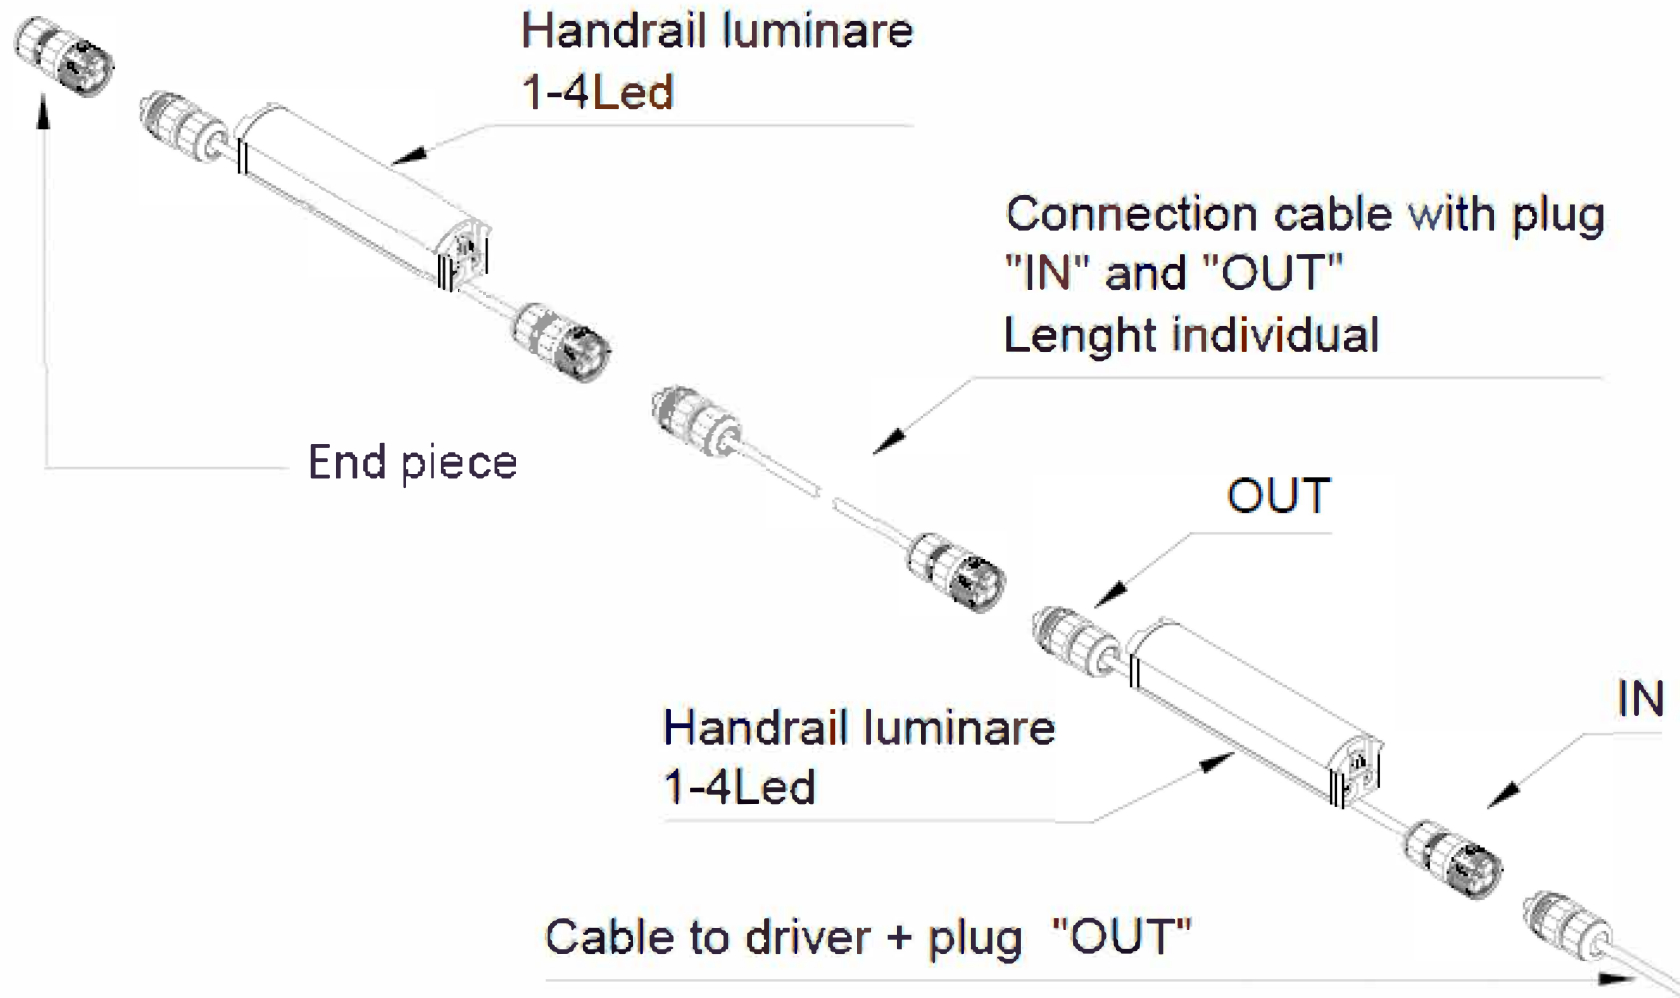

Handrail Lighting System

eWO

energylight
knowledge | solutions

eWO

energylight
knowledge | solutions

IP67 protection rating

200÷500mA current feed

Up to 150lm/W (3000K CRI80)

Maximum distance between driver and the last luminaire in a circuit:

- Extra low voltage supply system <75V d.c.: 90m
- Low voltage supply system max 300V d.c.:400m

3x1.5sqmm wire section

4Led
3Led
2Led
1Led

X= 165,5mm
X= 145,5mm
X= 125,5mm
X= 105,5mm

±6° tilting on site