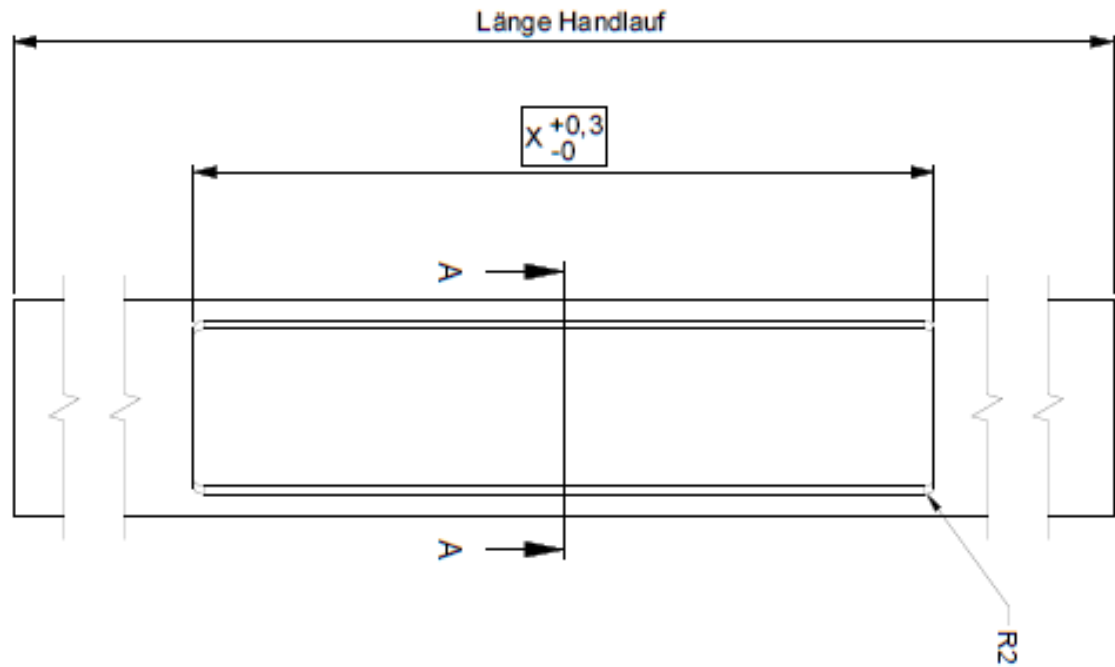

Handrail Lighting System

eWO

energylight
knowledge | solutions

eWO

energylight
knowledge | solutions

IP67 protection rating

200÷500mA current feed

Up to 150lm/W (3000K CRI80)

Maximum distance between driver and the last luminaire in a circuit:

- Extra low voltage supply system <75V d.c.: 90m
- Low voltage supply system max 300V d.c.:400m

3x1.5sqmm wire section

4Led
3Led
2Led
1Led

X= 165,5mm
X= 145,5mm
X= 125,5mm
X= 105,5mm

±6° tilting on site