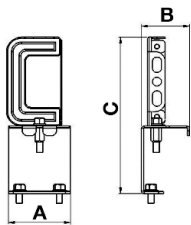

### Dimension (mm)

	a	b	h
Standard	1139	220	74
With Emergency Kit (1, 3 hrs.)	1139	220	74
DALI	1139	220	74

## Suspension Set

Busbar Hanger Set

Product Code : 3080654

a	b	c	Weight (gr)
62mm	48mm	162mm	312

Cable Tray and Wall Hanger Set

Product Code : 3080655

a	b	c	Weight (gr)
62mm	48mm	70mm	191

Wall-Mounted Hanger Set

With 10° Angular Adjustment Steps

Product Code : 3080656

a	b	c	Weight (gr)
110mm	89mm	290mm	-