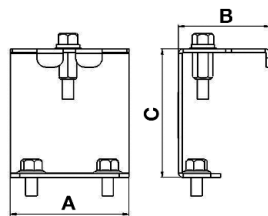

### Dimension (mm)

	a	b	h
Standard	1139	220	74
With Emergency Kit (1, 3 hrs.)	1139	220	74
DALI	1139	220	74

## Suspension Set

Busbar Hanger Set

Product Code : 3080654

a	b	c	Weight (gr)
62mm	48mm	162mm	312

Cable Tray and Wall Hanger Set

Product Code : 3080655

a	b	c	Weight (gr)
62mm	48mm	70mm	191

Wall-Mounted Hanger Set

With 10° Angular Adjustment Steps

Product Code : 3080656

a	b	c	Weight (gr)
110mm	89mm	290mm	-