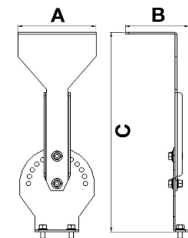

### Dimension (mm)

	a	b	h
Standard	1139	220	74
With Emergency Kit (1, 3 hrs.)	1139	220	74
DALI	1139	220	74

## Suspension Set

Busbar Hanger Set

Product Code : 3080654

a	b	c	Weight (gr)
62mm	48mm	162mm	312

Cable Tray and Wall Hanger Set

Product Code : 3080655

a	b	c	Weight (gr)
62mm	48mm	70mm	191

Wall-Mounted Hanger Set

With 10° Angular Adjustment Steps

Product Code : 3080656

a	b	c	Weight (gr)
110mm	89mm	290mm	-