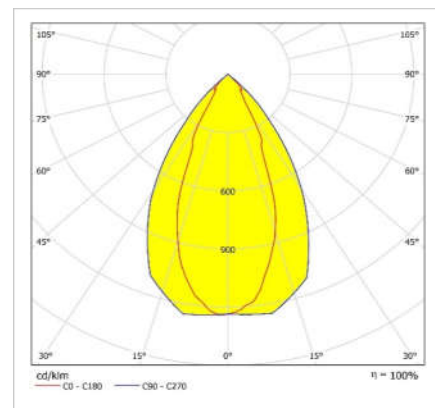

### Optical & Electrical Features

Power Consumption	: 128,4 W
Final Luminous Flux	: 15669,7 lm
Efficacy	: 121,9 lm/W
Input Voltage	: 220-240 V
Frequency	: 50-60 Hz
Power Factor	: > 0,9
Surge Transient Protection	: 2 kV
Drive Current	: 960 mA
Correlated Color Temperature	: 4000K
Color Rendering Index	: >80

## Photometric Curve

With 10° Angular Adjustment Steps

Product Code : 3080656

a	b	c	Weight (gr)
110mm	89mm	290mm	-