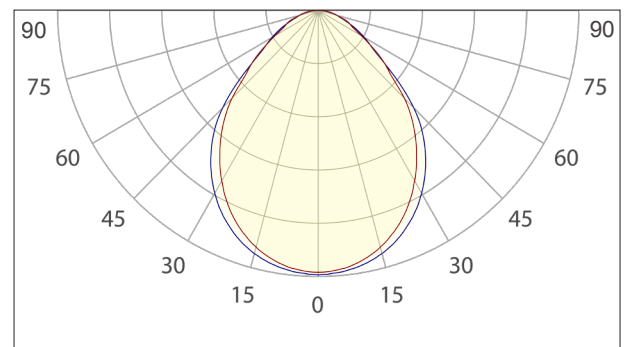

## Specification Data

Colour Temperature	4000K
Colour Rendering	90Ra
Weight	1200mm 3.8kg, 600mm 2.2kg
LED Lifetime	L90 @52,000h
Driver Lifetime	100,000h
Cyanosis (COI)	<3.3
Flicker	PSTLM <1.0   SVM <0.4
M/P Ratio m-DER (CIE S 0-26)	0.69
SDCM	3-Step MacAdam