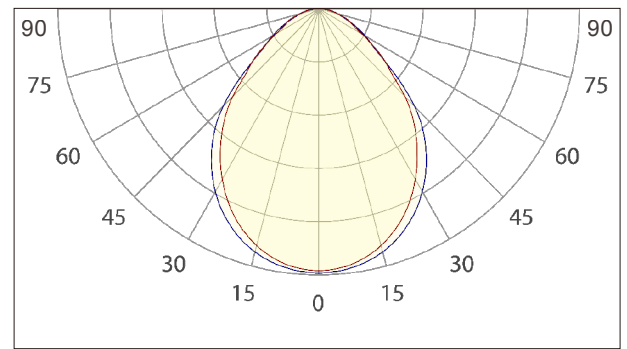

## Specification Data

|                              |                           |
|------------------------------|---------------------------|
| Colour Temperature           | 4000K                     |
| Colour Rendering             | 95Ra, R9>80               |
| Weight                       | 1200mm 1.2kg, 600mm 0.7kg |
| LED Lifetime                 | L95 @50,000h              |
| Driver Lifetime              | 100,000h                  |
| Cyanosis (COI)               | 0.156 (<3.3)              |
| Flicker                      | PSTLM <1.0   SVM <0.4     |
| M/P Ratio m-EER (WELLS)      | 0.8                       |
| M/P Ratio m-DER (CIE S 0-26) | 0.72                      |
| SDCM                         | 3-Step MacAdam            |